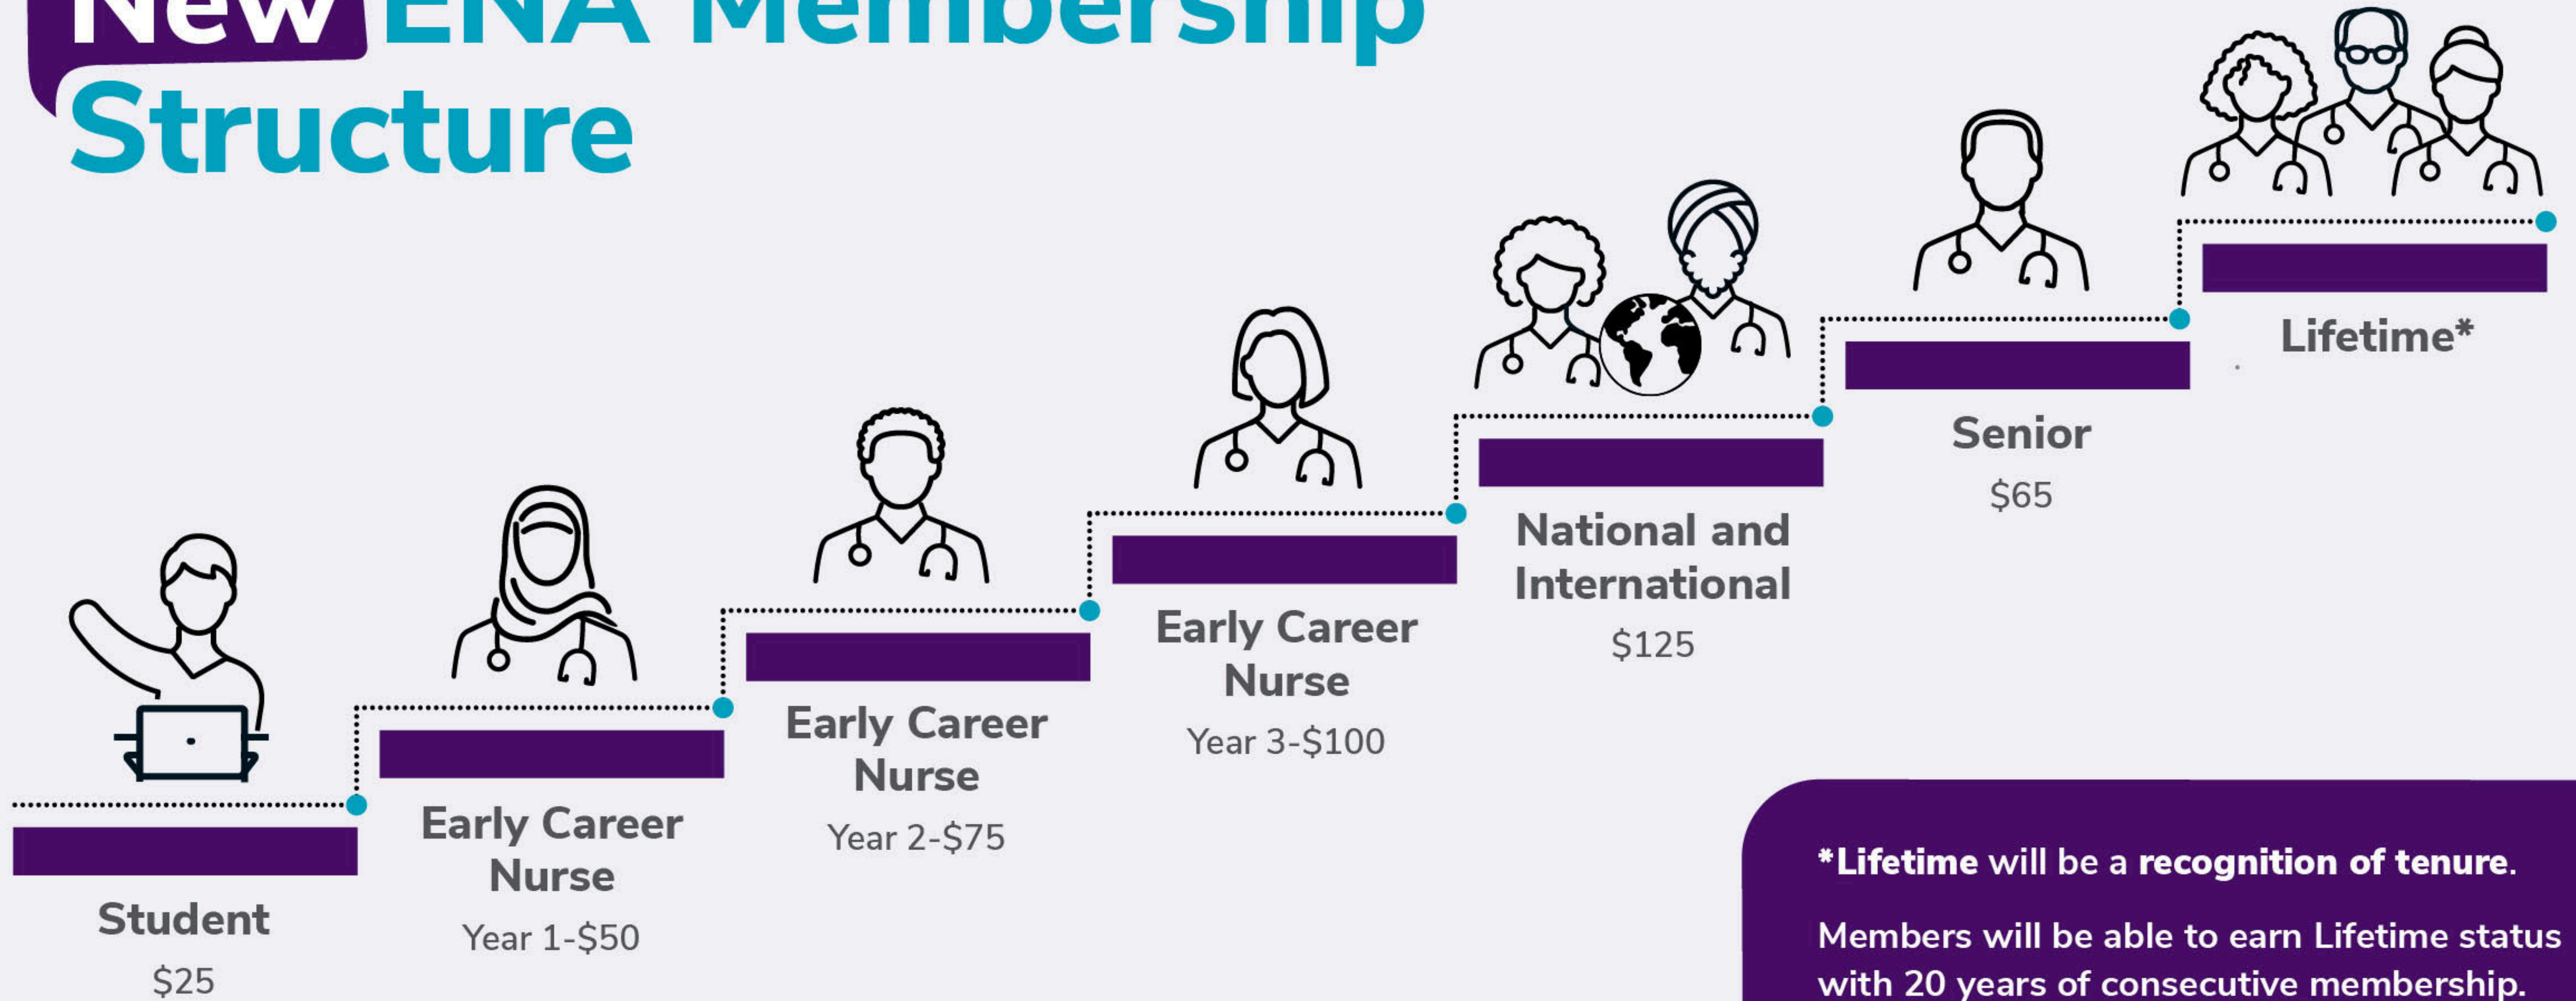

# New ENA Membership Structure

**\*Lifetime will be a recognition of tenure.**

Members will be able to earn Lifetime status with 20 years of consecutive membership.